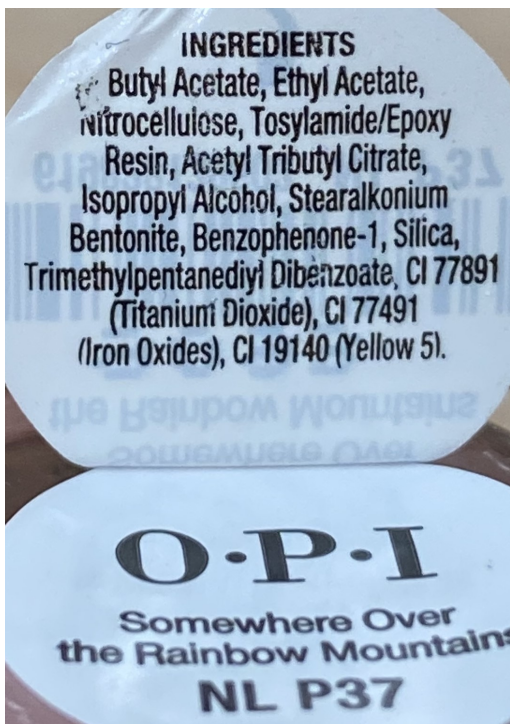

210839 – OPI, Duo smalti iconici in 3 varianti colore

Variante Duo Perù: Somewhere Over the Rainbow Montains e Taupe-Less Beach

Ingredienti (INCI):

Duo Washington: Don't Bossa Nova Me Around e We the Female

Ingredienti (INCI):

We the Female