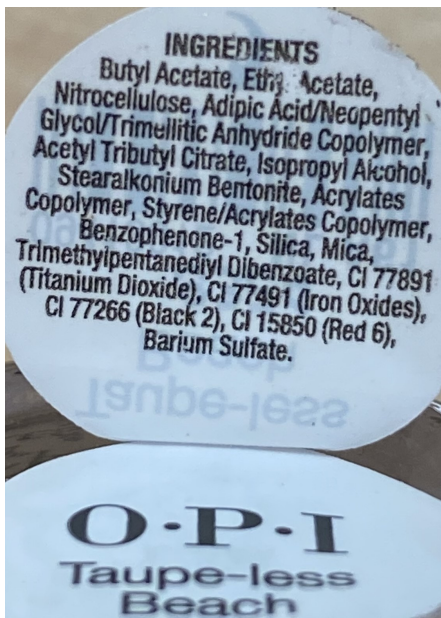

210839 – OPI, Duo smalti iconici in 3 varianti colore

Variante Duo Perù: Somewhere Over the Rainbow Montains e Taupe-Less Beach

Ingredienti (INCI):

Duo Washington: Don't Bossa Nova Me Around e We the Female

Ingredienti (INCI):

We the Female