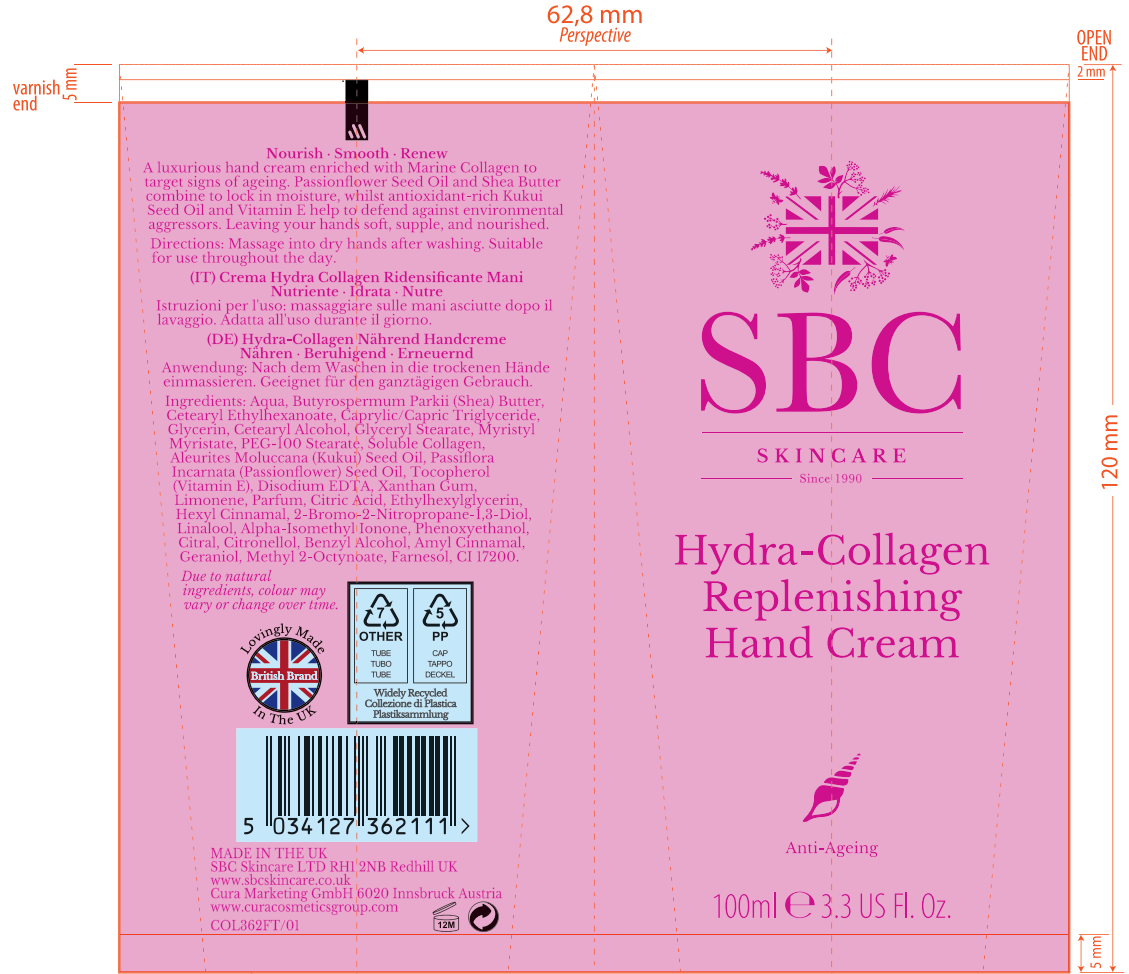

OPERATOR: Helena Lamplough	DATE: 11.07.2024 13:34	PROCESS BLACK
CUSTOMER: SBC / Tricogen - SBC	ORDER NUMBER: BM06828	PANTONE 186 C
UNIQUE NUMBER: TTRIC077	ITEM CODE: COL362FT-01	PANTONE 280 C
PRINTER: Mpack Poland Sp. z o.o.		PANTONE 285 C
CUTTER SSL: Mpack_tube_FI40x120-02		WHITE SITE
CUTTER IN BRANDWORKS:		CUTTER
CUTTER NOTES: F140X120		TUBE COLOUR
BARCODE DATA: 5034127362111		
FRONT QR CODE:		
BACK QR CODE:		
CODE 1 TYPE: EAN-13		
CODE 1 BWR: 0 mm	CODE 1 MAG: 80%	
CODE 1 DATA: 5034127362111		
CODE 2 TYPE:		
CODE 2 BWR:	CODE 2 MAG:	
CODE 2 DATA:		
CODE 3 TYPE:		
CODE 3 BWR:	CODE 3 MAG:	
CODE 3 DATA:		
CODE 4 TYPE:		
CODE 4 BWR:	CODE 4 MAG:	
CODE 4 DATA:		
EYEMARK / CAP COLOUR:		
CHECKED BY:		

varnish area, varnish to be added by the printer

SSL reference: Mpack_tube_FI40x120-02