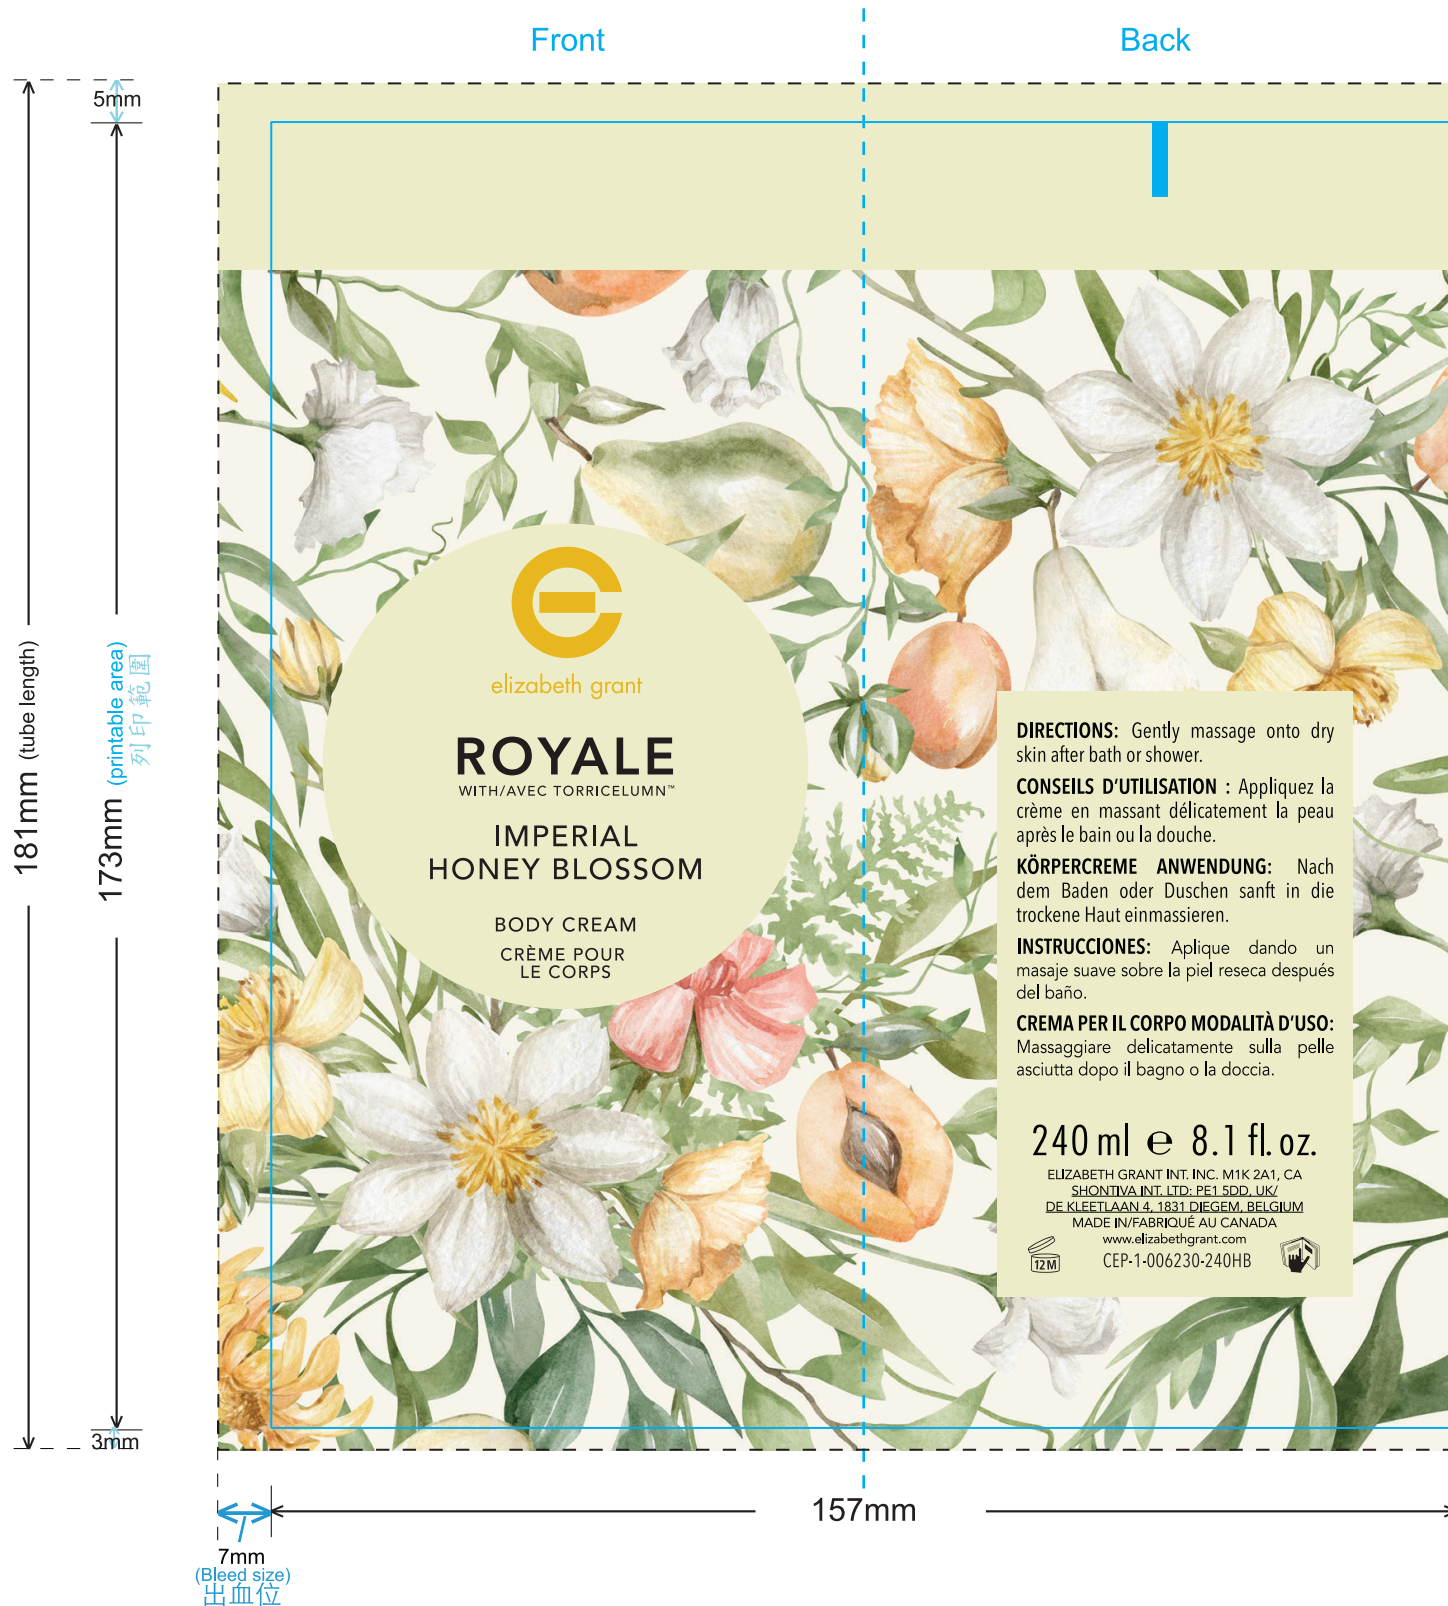

240ml Round Tube (Ø50mm x 181mm)
(for Alum-Plastic Tube)

 printable area

(tube) printable area: 157mm x 173mm

elizabeth grant	375 KENNEDY ROAD • TORONTO, ON • M1K 2A1 Tel: 416-510-0299 • www.elizabethgrant.com	QA APPROVAL	REVISION HISTORY	SPECS
PRODUCT NAME: Royale Imperial Honey Blossom Body Cream - 240ml EU/UK		REVIEWED BY: [Signature]	APPROVED BY: [Signature]	Mar-25-2024: Artwork created.
ARTWORK CODE: CEP-1-006230-240HB				 DIELINE DoNotPrint
COMPONENT CODE:				 CMYK PRINT
DATE ISSUED: Mar-25-2024				 Pantone 9020 C
ISSUED BY: Shamila				 Golden foil
FILL VOLUME: 240ml	NET WT HT: 4.1mm / est. 'e' =3.1mm			
COMPONENT CONTROL #:		ARTWORK CONTROL #:		
NOTES:				

• Dieline for Position Only • No trapping has been applied to this document. • All colours are representative of special mixed.