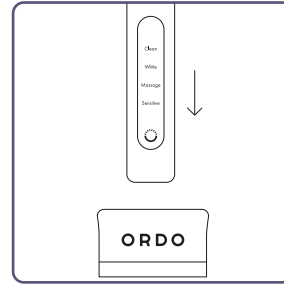

# ORDO

**SONIC+**  
ELECTRIC TOOTHBRUSH

**User Guide**

## Brush Set-Up