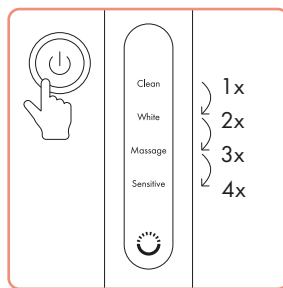

Using Your Brush