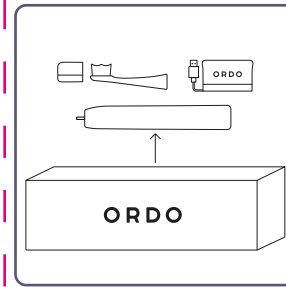

# ORDO

**SONIC+**  
ELECTRIC TOOTHBRUSH

**User Guide**

## Brush Set-Up