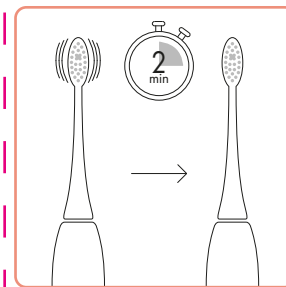

Using Your Brush