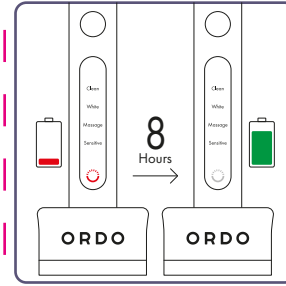

# ORDO

**SONIC+**  
ELECTRIC TOOTHBRUSH

**User Guide**

## Brush Set-Up