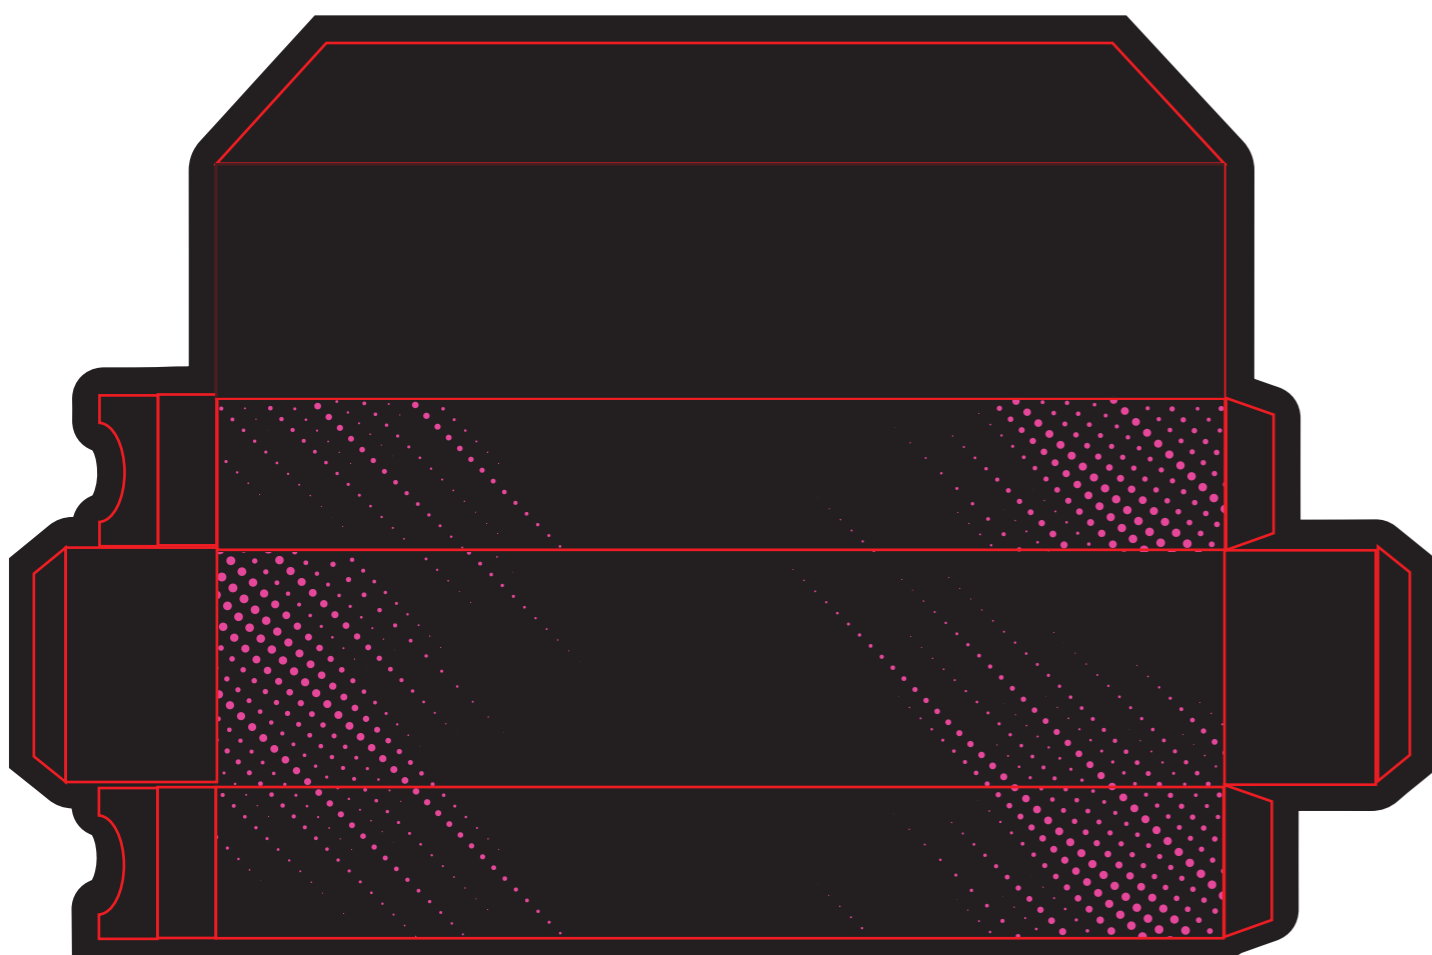

UV GLOSS

BPerfect Cosmetics

Product
(Perfect Prime Box)

Date
10/04/19

Dimensions
133.22mm(W) x 31mm(H)

Colours

Cyan
Magenta
Yellow
Matte Black

Keyline/Dimensions
UV Gloss
Silver Foil