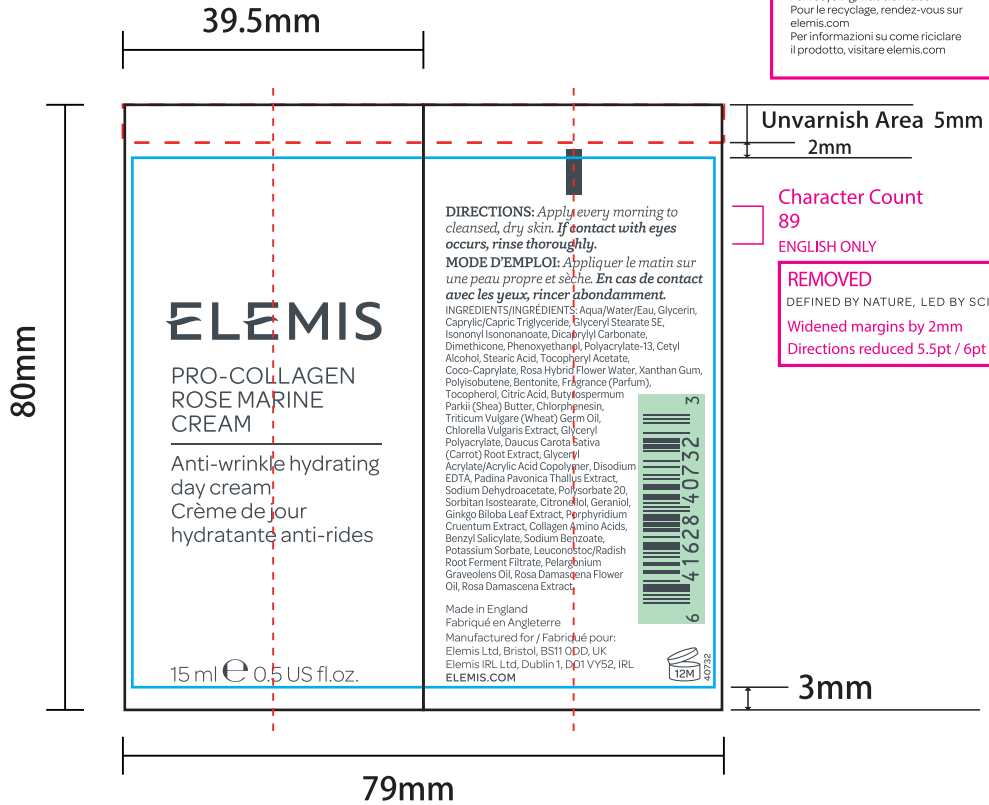

A - Unboxed
 15ml G Tube
 FOP 4
 Weight Dec: 8.5pt
 INCI: 4.5pt

Updated at e-proof stage, as supplier provided new cutter - MB 11.10.22

For recycling, visit elemis.com
 Pour le recyclage, rendez-vous sur elemis.com
 Per informazioni su come riciclare il prodotto, visitate elemis.com

Item	Formulation reference: 11928-1.03 -70 ROW	Date Created	Date Updated	Version 2
AA57164 ROW Pro-Collagen Rose Marine Cream 15ml Tube		18.08.22	14.09.22	
			Material: 70% HDPE 30% LDPE 30% PCR	V1: Clare V2: Clare V3: V4: V5: V6: V7: V8: V9:
			Finish: Gloss	