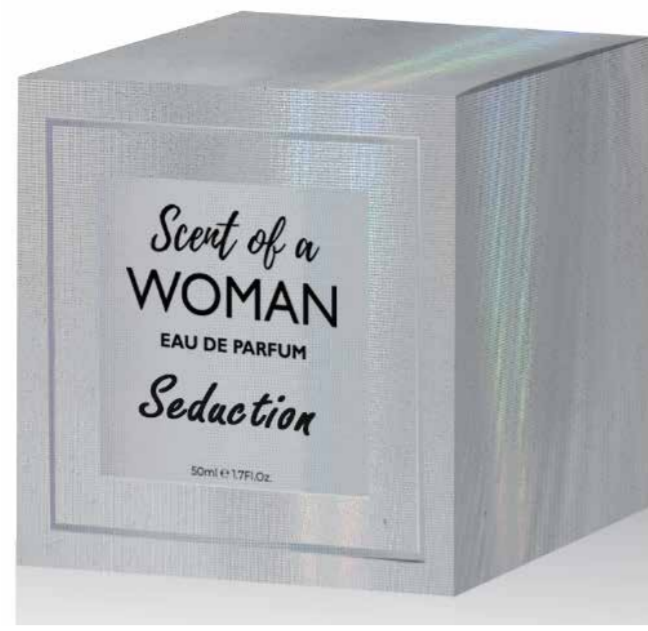

Silver Foil

100% Black

Pearlized Silver

DIE-Prai 50ml EDP Box  
Box Size : 90mm x 90mm x 90mm  
with foam board (top & bottom)