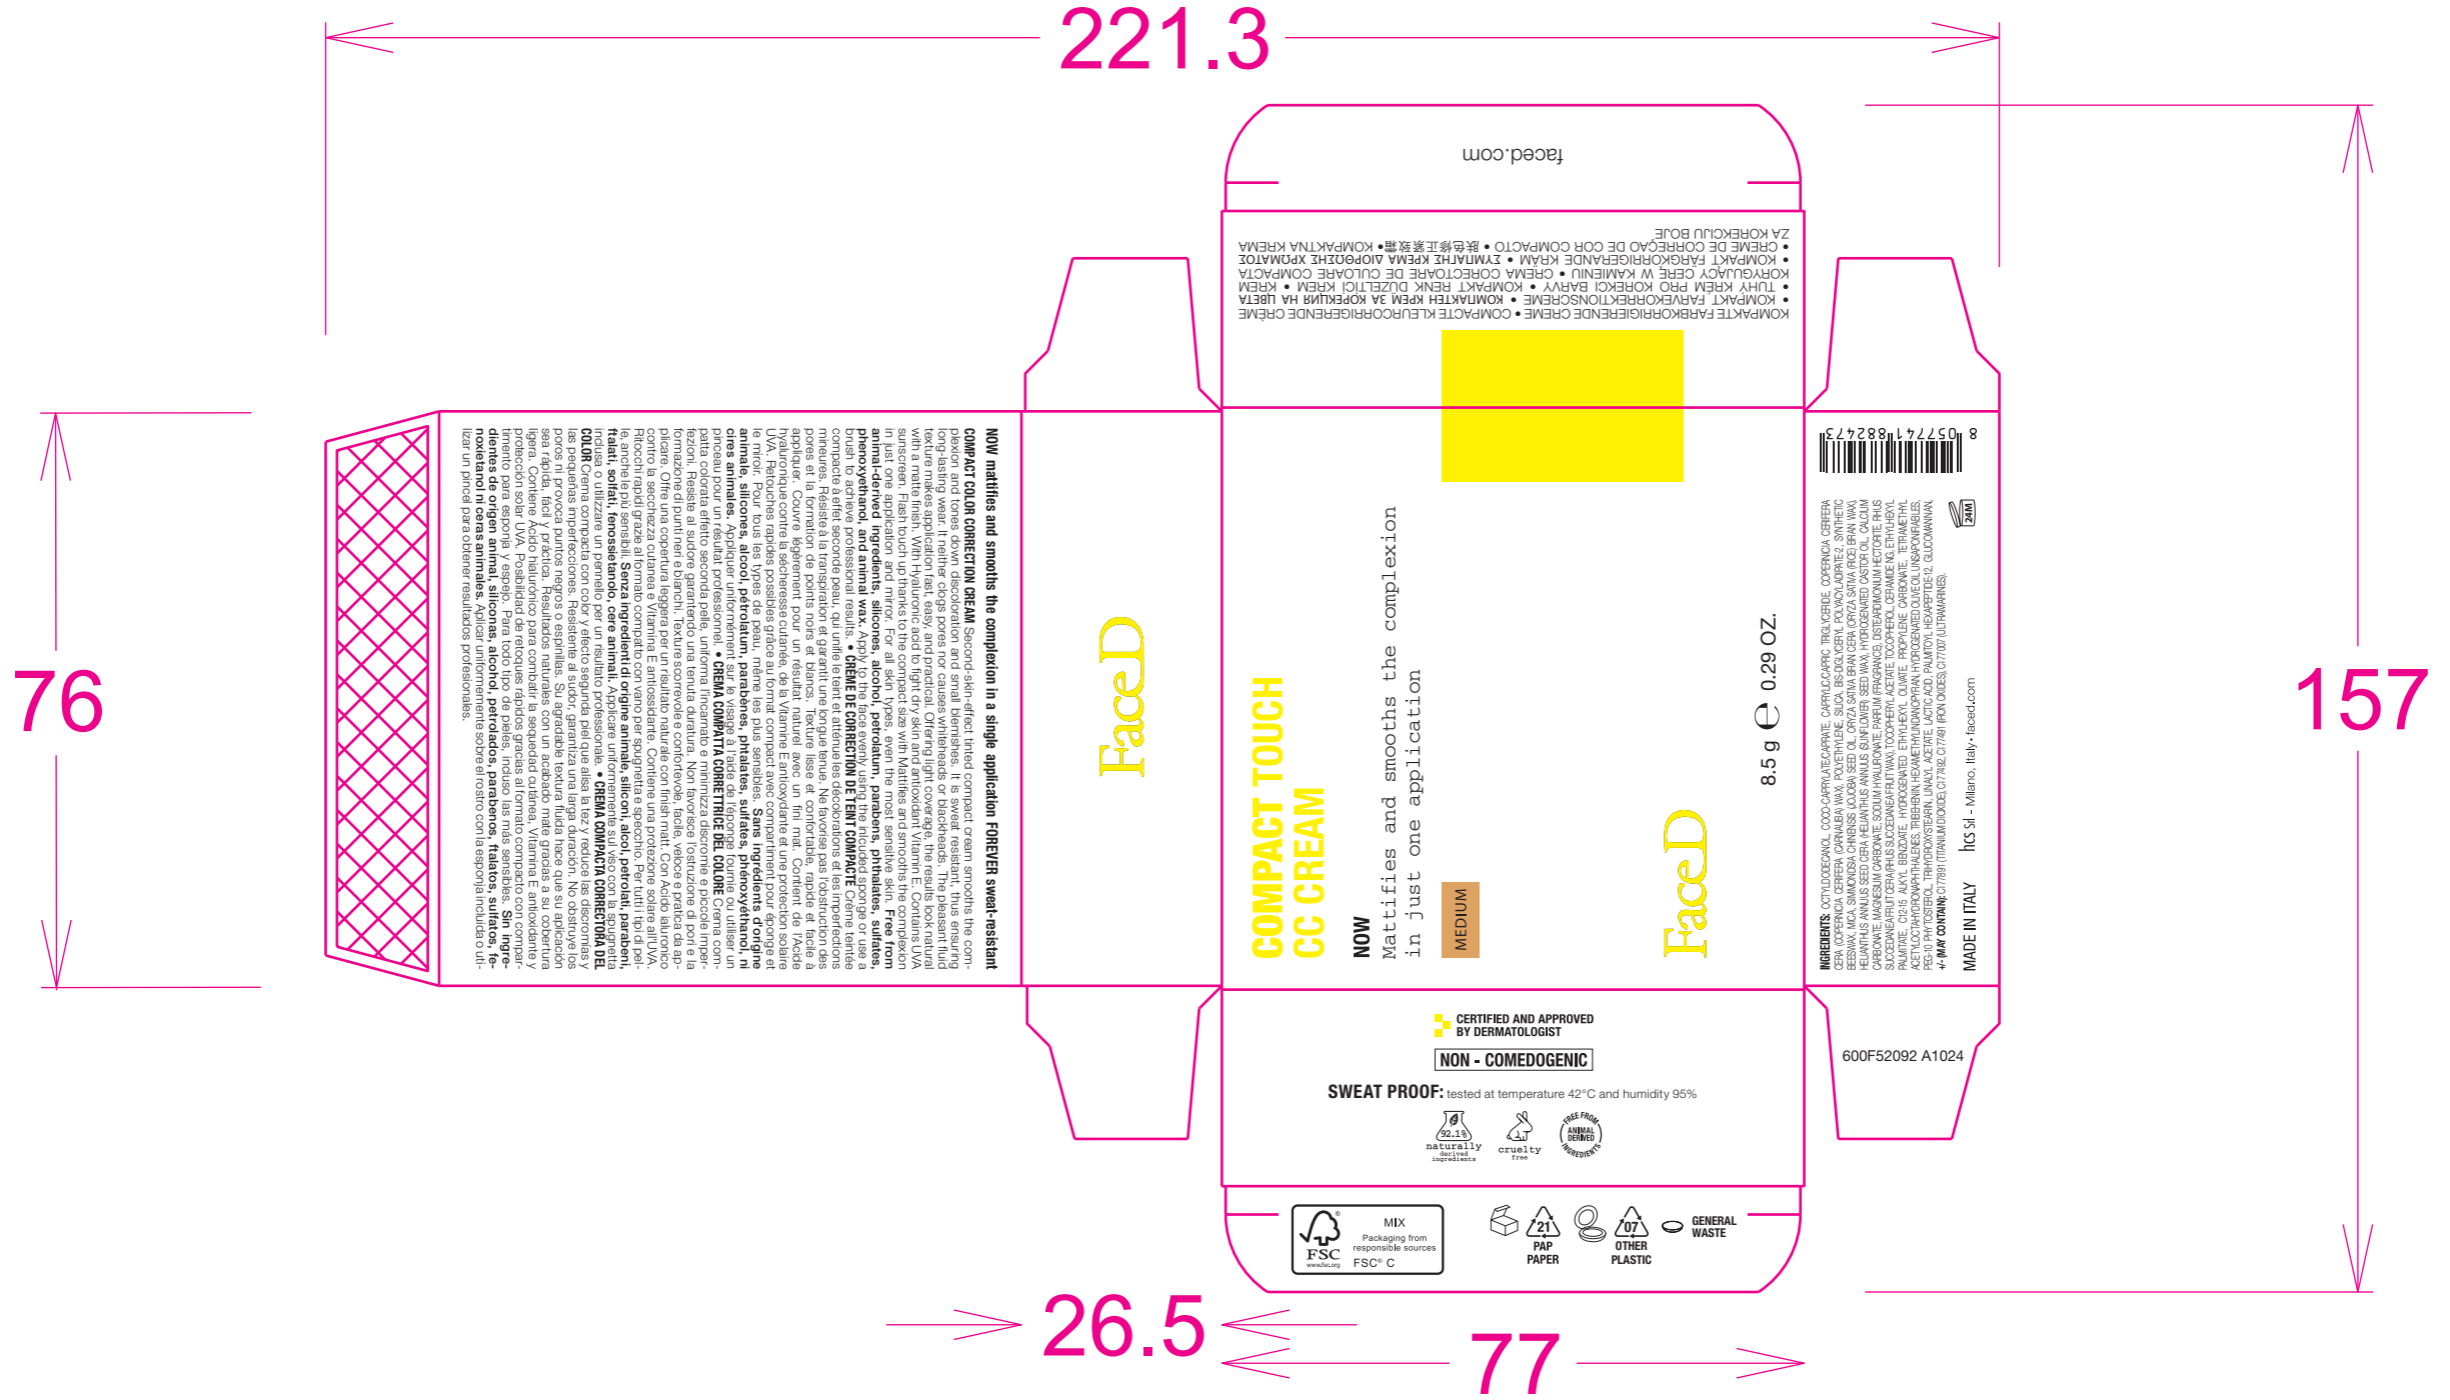

Astuccio CC Compact Cream SPF6

MEDIUM 600F52092 A1024

20/01/25

versione 2

-  NERO OFFSET
-  PANTONE 7509 C - MEDIUM
-  VERNICE UV LUCIDA

NOW mattifies and smooths the complexion in a single application FOREVER sweat-resistant