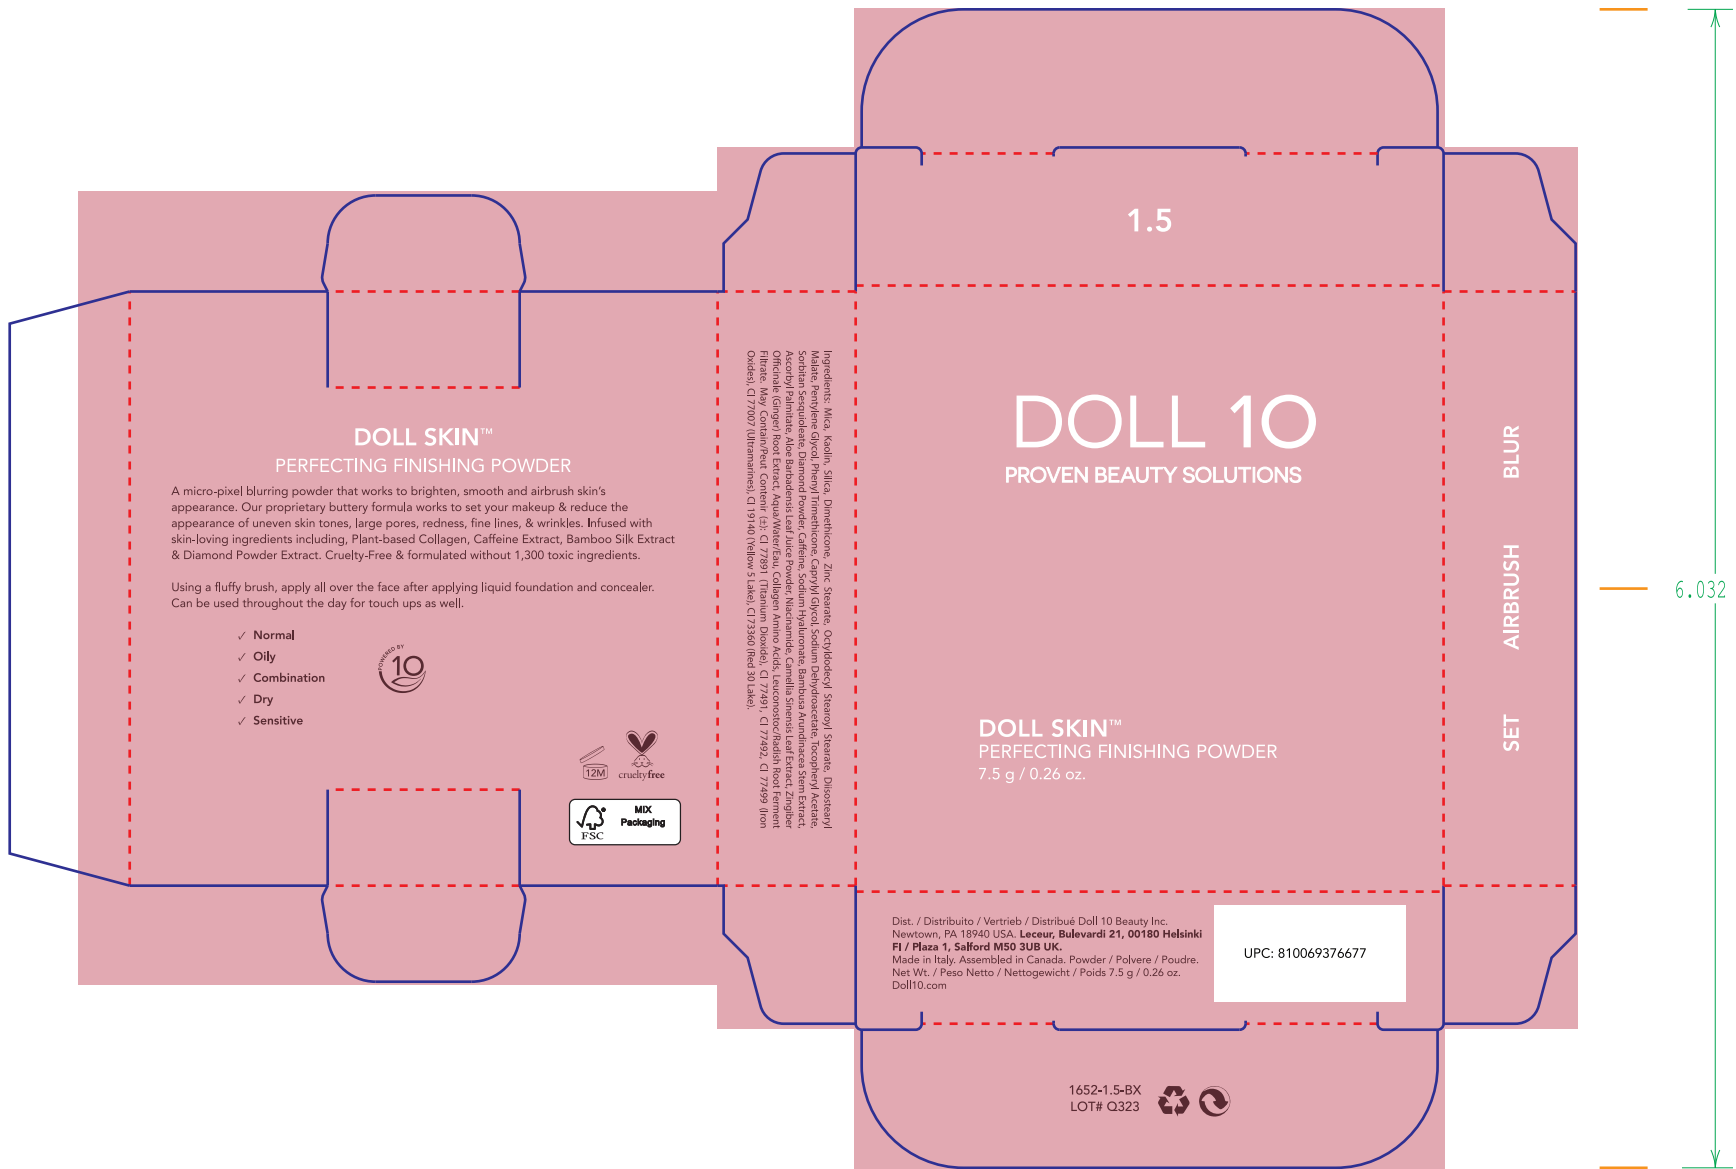

White

CUSTOM PINK
2043C

Pantone 504C

OLIVER

Creative Packaging Solutions

NY
GROUP

PRINT SIDE SHOWN

CUSTOMER:	DOLL 10 BEAUTY	DRAWING #	E6758R3
DESCRIPTION:	PRESSED SETTING POWDER CARTON	DATE:	12/13/2022
SIZE:	3.062 x 0.719 x 3.094	MATERIAL:	0.020 SBS
BLANK:	8.156 x 6.032	GRAIN DIR:	Horizontal
DESIGNER:	ALMEIDA/BAUER [R3]	SALES REP:	WOLF
TOLERANCES: ALL DIMS +/- .03125 [1/32" or .8MM] UNLESS OTHERWISE NOTED. ALL ANGLES +/- 1 DEGREE.			
PROPRIETARY and CONFIDENTIAL - No copying or use is permitted without prior written authorization.			