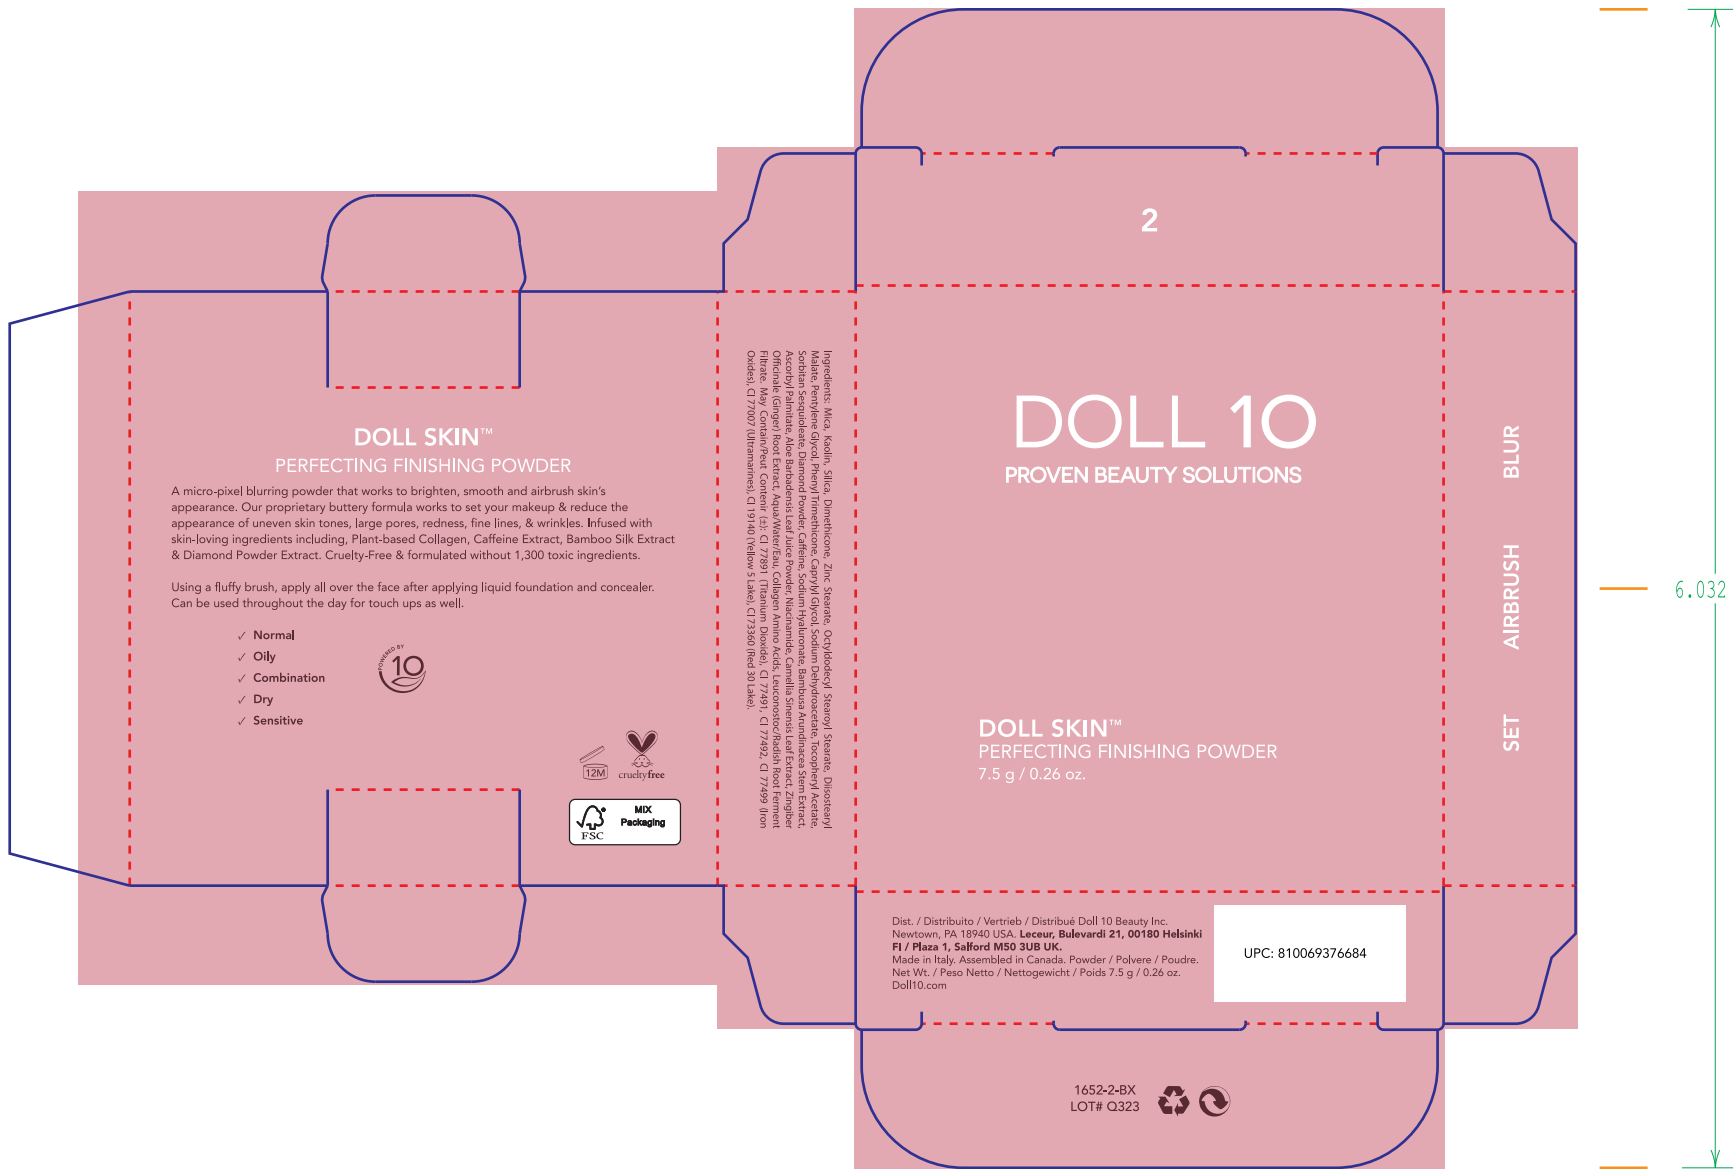

White

CUSTOM PINK
2043C

Pantone 504C

OLIVER

Creative Packaging Solutions

NY
GROUP

PRINT SIDE SHOWN

CUSTOMER:	DOLL 10 BEAUTY	DRAWING #	E6758R3
DESCRIPTION:	PRESSED SETTING POWDER CARTON	DATE:	12/13/2022
SIZE:	3.062 x 0.719 x 3.094	MATERIAL:	0.020 SBS
BLANK:	8.156 x 6.032	GRAIN DIR:	Horizontal
DESIGNER:	ALMEIDA/BAUER [R3]	SALES REP:	WOLF
TOLERANCES: ALL DIMS +/- .03125 [1/32" or .8MM] UNLESS OTHERWISE NOTED. ALL ANGLES +/- 1 DEGREE.			
PROPRIETARY and CONFIDENTIAL - No copying or use is permitted without prior written authorization.			