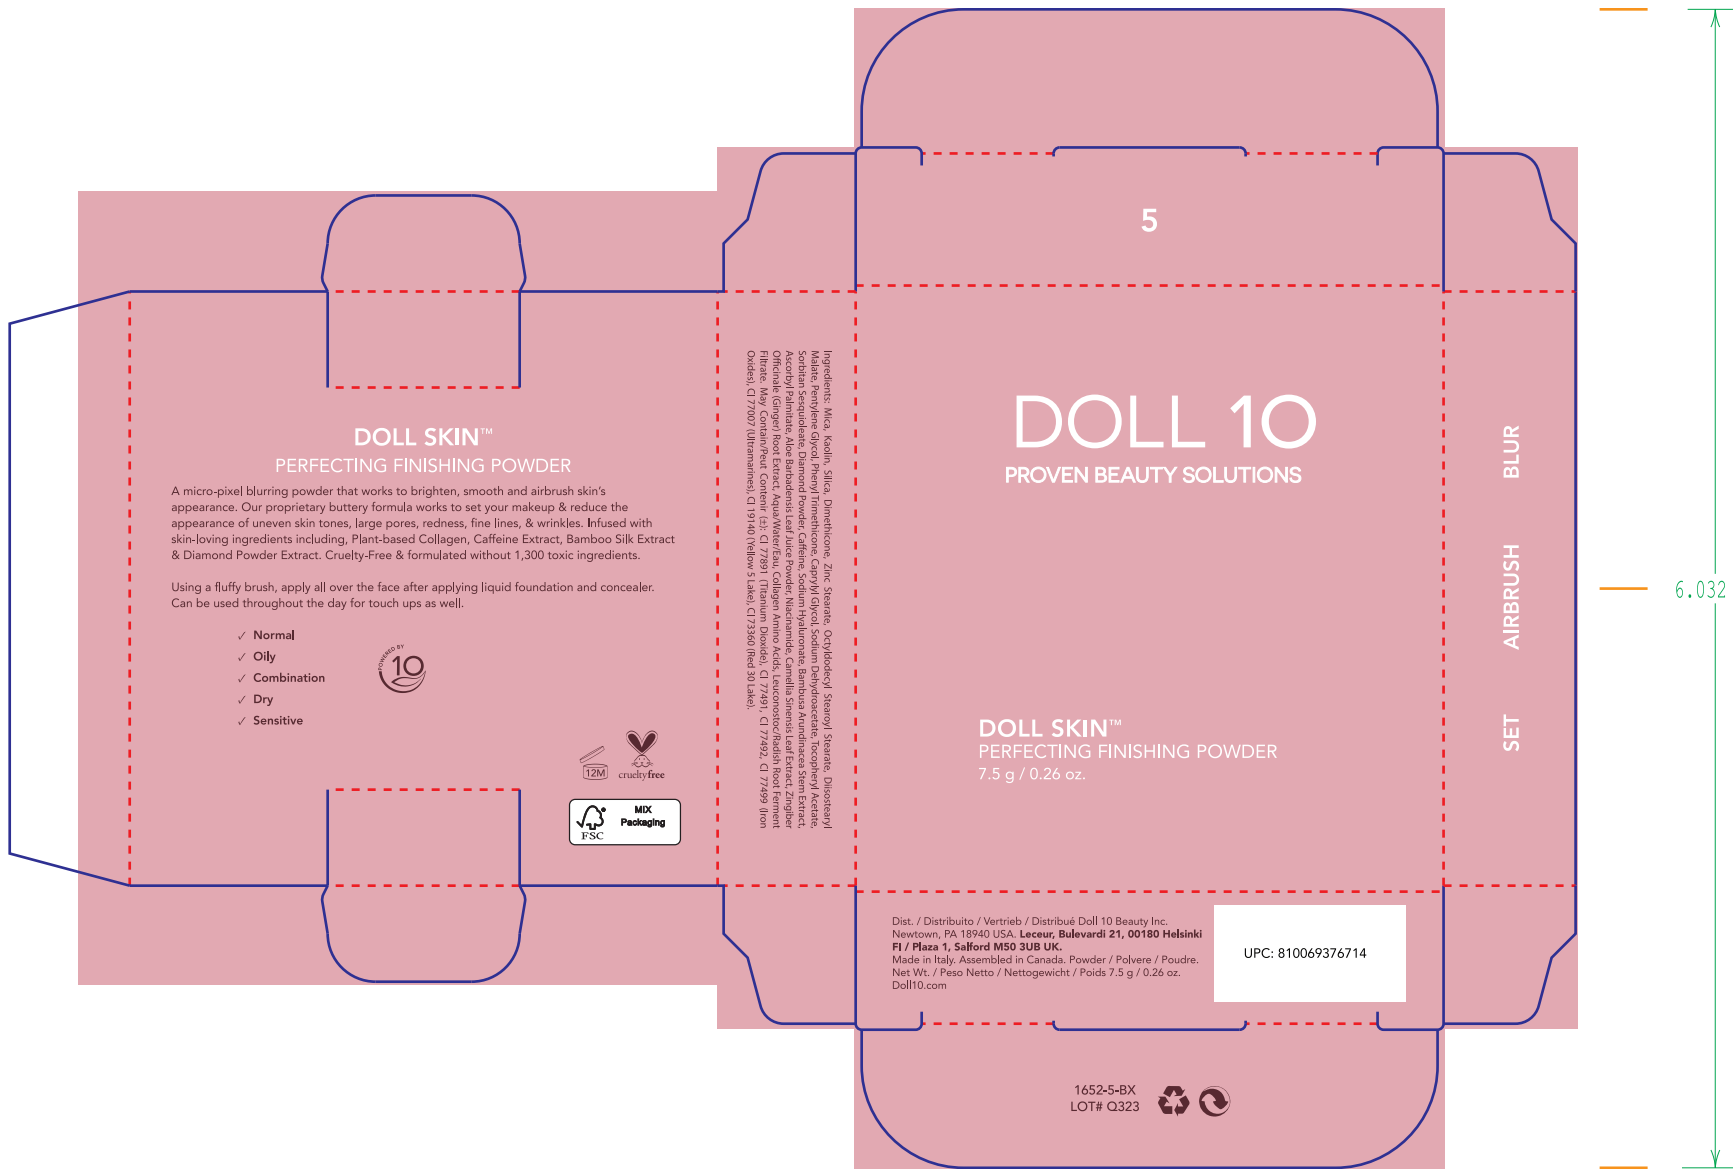

White

CUSTOM PINK
2043C

Pantone 504C

OLIVER

Creative Packaging Solutions

NY
GROUP

PRINT SIDE SHOWN

CUSTOMER:	DOLL 10 BEAUTY	DRAWING #	E6758R3
DESCRIPTION:	PRESSED SETTING POWDER CARTON	DATE:	12/13/2022
SIZE:	3.062 x 0.719 x 3.094	MATERIAL:	0.020 SBS
BLANK:	8.156 x 6.032	GRAIN DIR:	Horizontal
DESIGNER:	ALMEIDA/BAUER [R3]	SALES REP:	WOLF
TOLERANCES: ALL DIMS +/- .03125 [1/32" or .8MM] UNLESS OTHERWISE NOTED. ALL ANGLES +/- 1 DEGREE.			
PROPRIETARY and CONFIDENTIAL - No copying or use is permitted without prior written authorization.			