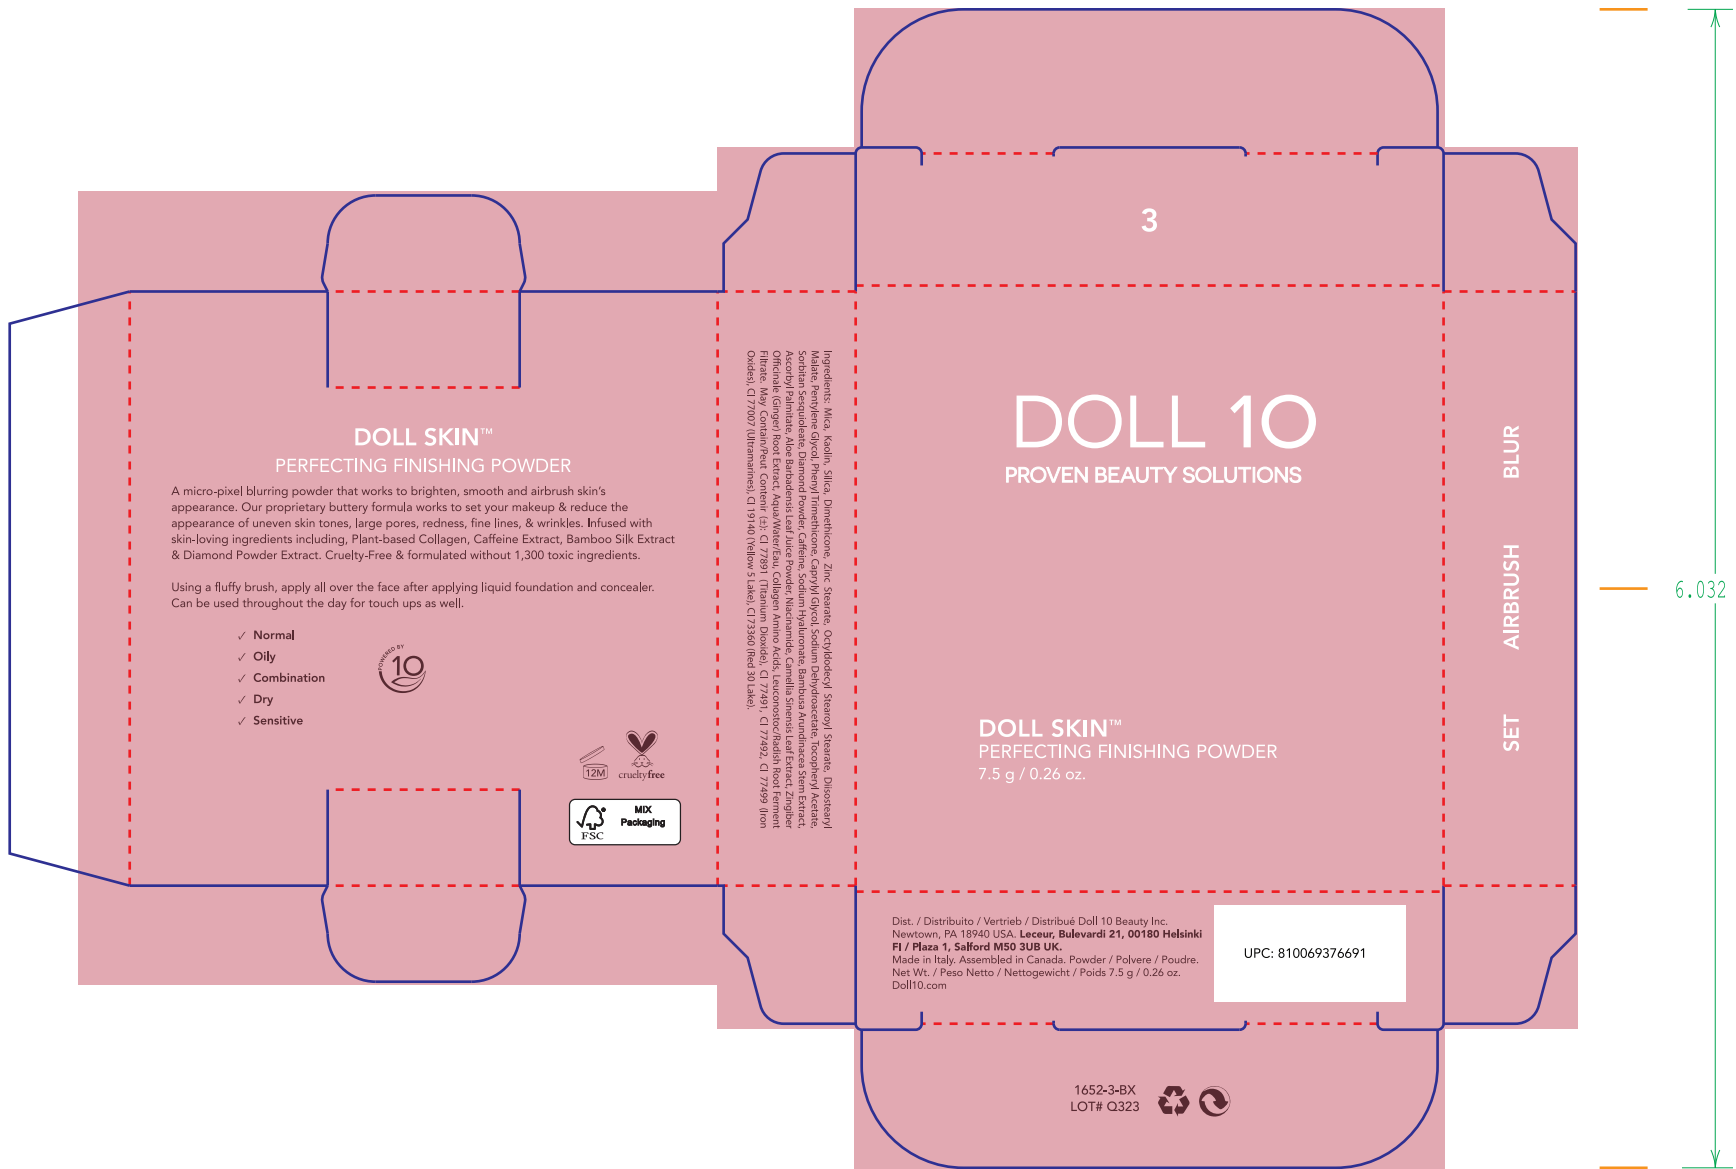

White

CUSTOM PINK
2043C

Pantone 504C

OLIVER

Creative Packaging Solutions

NY
GROUP

PRINT SIDE SHOWN

CUSTOMER:	DOLL 10 BEAUTY	DRAWING #	E6758R3
DESCRIPTION:	PRESSED SETTING POWDER CARTON	DATE:	12/13/2022
SIZE:	3.062 x 0.719 x 3.094	MATERIAL:	0.020 SBS
BLANK:	8.156 x 6.032	GRAIN DIR:	Horizontal
DESIGNER:	ALMEIDA/BAUER [R3]	SALES REP:	WOLF
TOLERANCES: ALL DIMS +/- .03125 [1/32" or .8MM] UNLESS OTHERWISE NOTED. ALL ANGLES +/- 1 DEGREE.			
PROPRIETARY and CONFIDENTIAL - No copying or use is permitted without prior written authorization.			