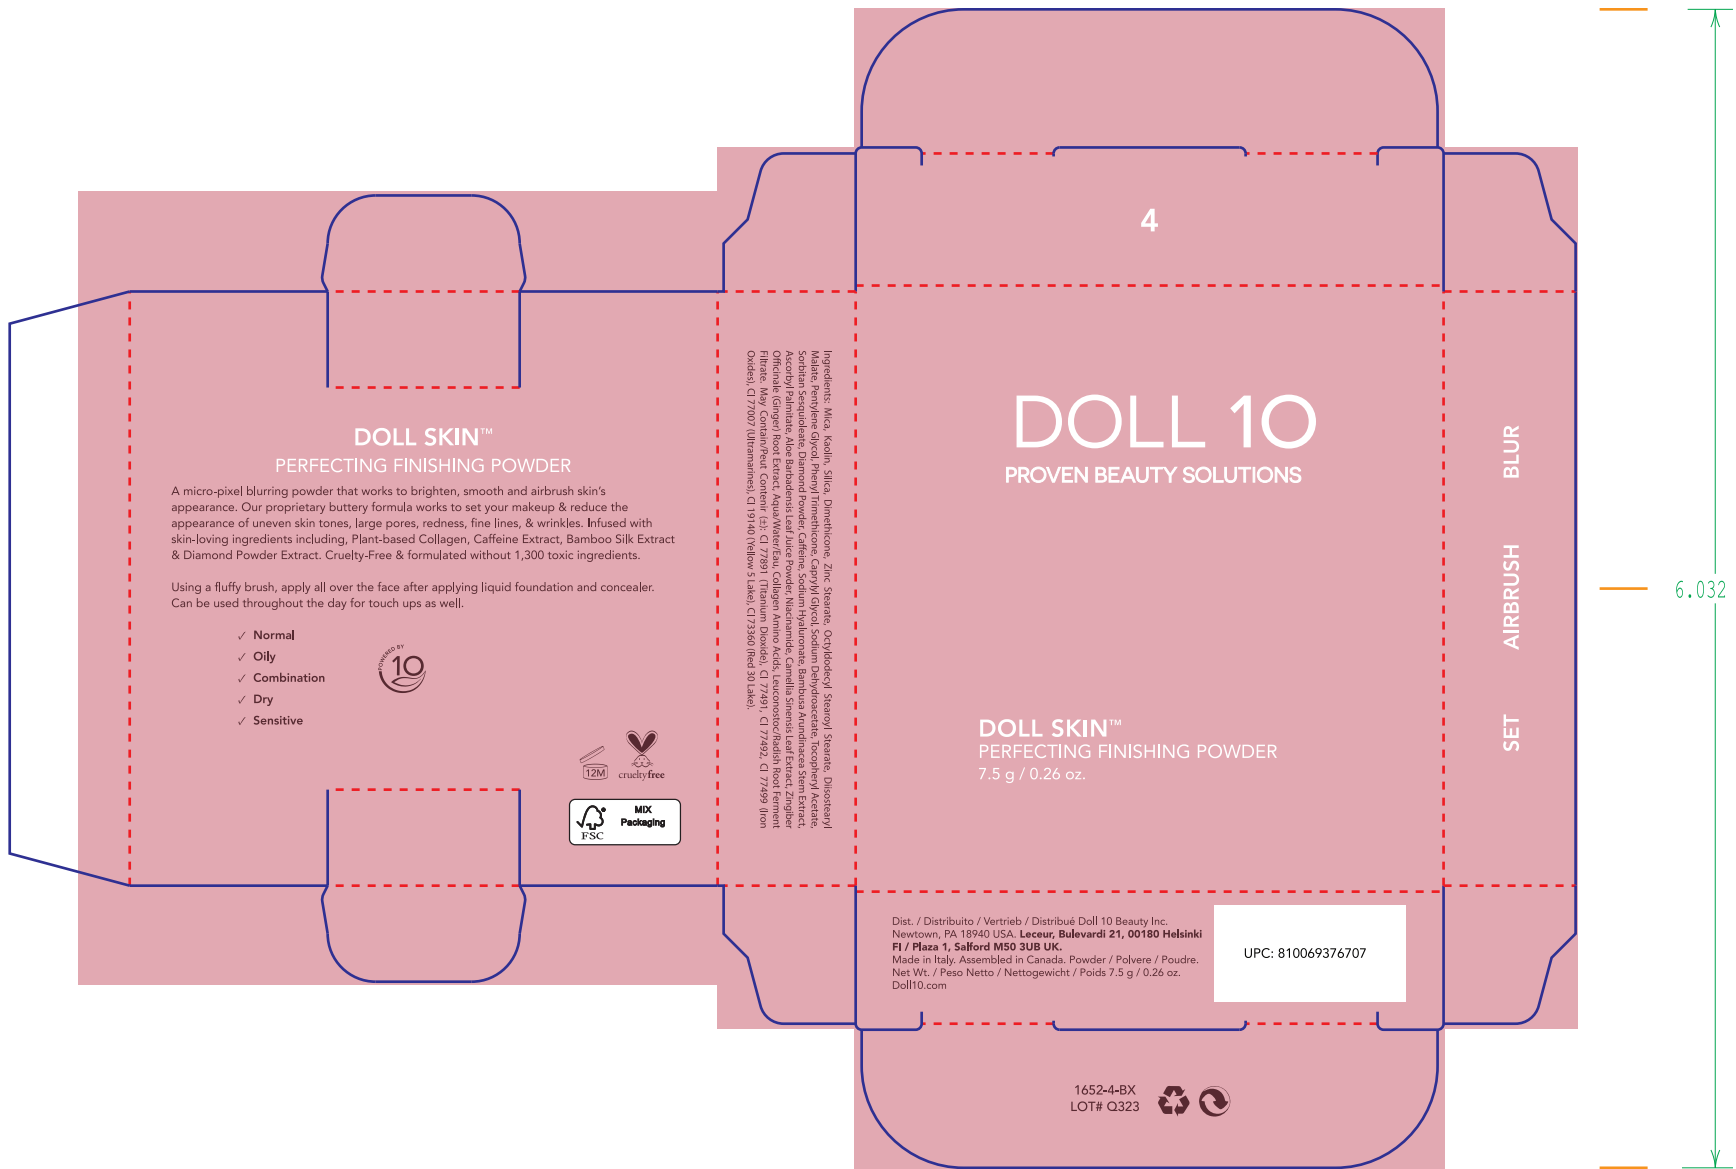

White

CUSTOM PINK
2043C

Pantone 504C

OLIVER

Creative Packaging Solutions

NY
GROUP

PRINT SIDE SHOWN

CUSTOMER:	DOLL 10 BEAUTY	DRAWING #	E6758R3
DESCRIPTION:	PRESSED SETTING POWDER CARTON	DATE:	12/13/2022
SIZE:	3.062 x 0.719 x 3.094	MATERIAL:	0.020 SBS
BLANK:	8.156 x 6.032	GRAIN DIR:	Horizontal
DESIGNER:	ALMEIDA/BAUER [R3]	SALES REP:	WOLF
TOLERANCES: ALL DIMS +/- .03125 [1/32" or .8MM] UNLESS OTHERWISE NOTED. ALL ANGLES +/- 1 DEGREE.			
PROPRIETARY and CONFIDENTIAL - No copying or use is permitted without prior written authorization.			