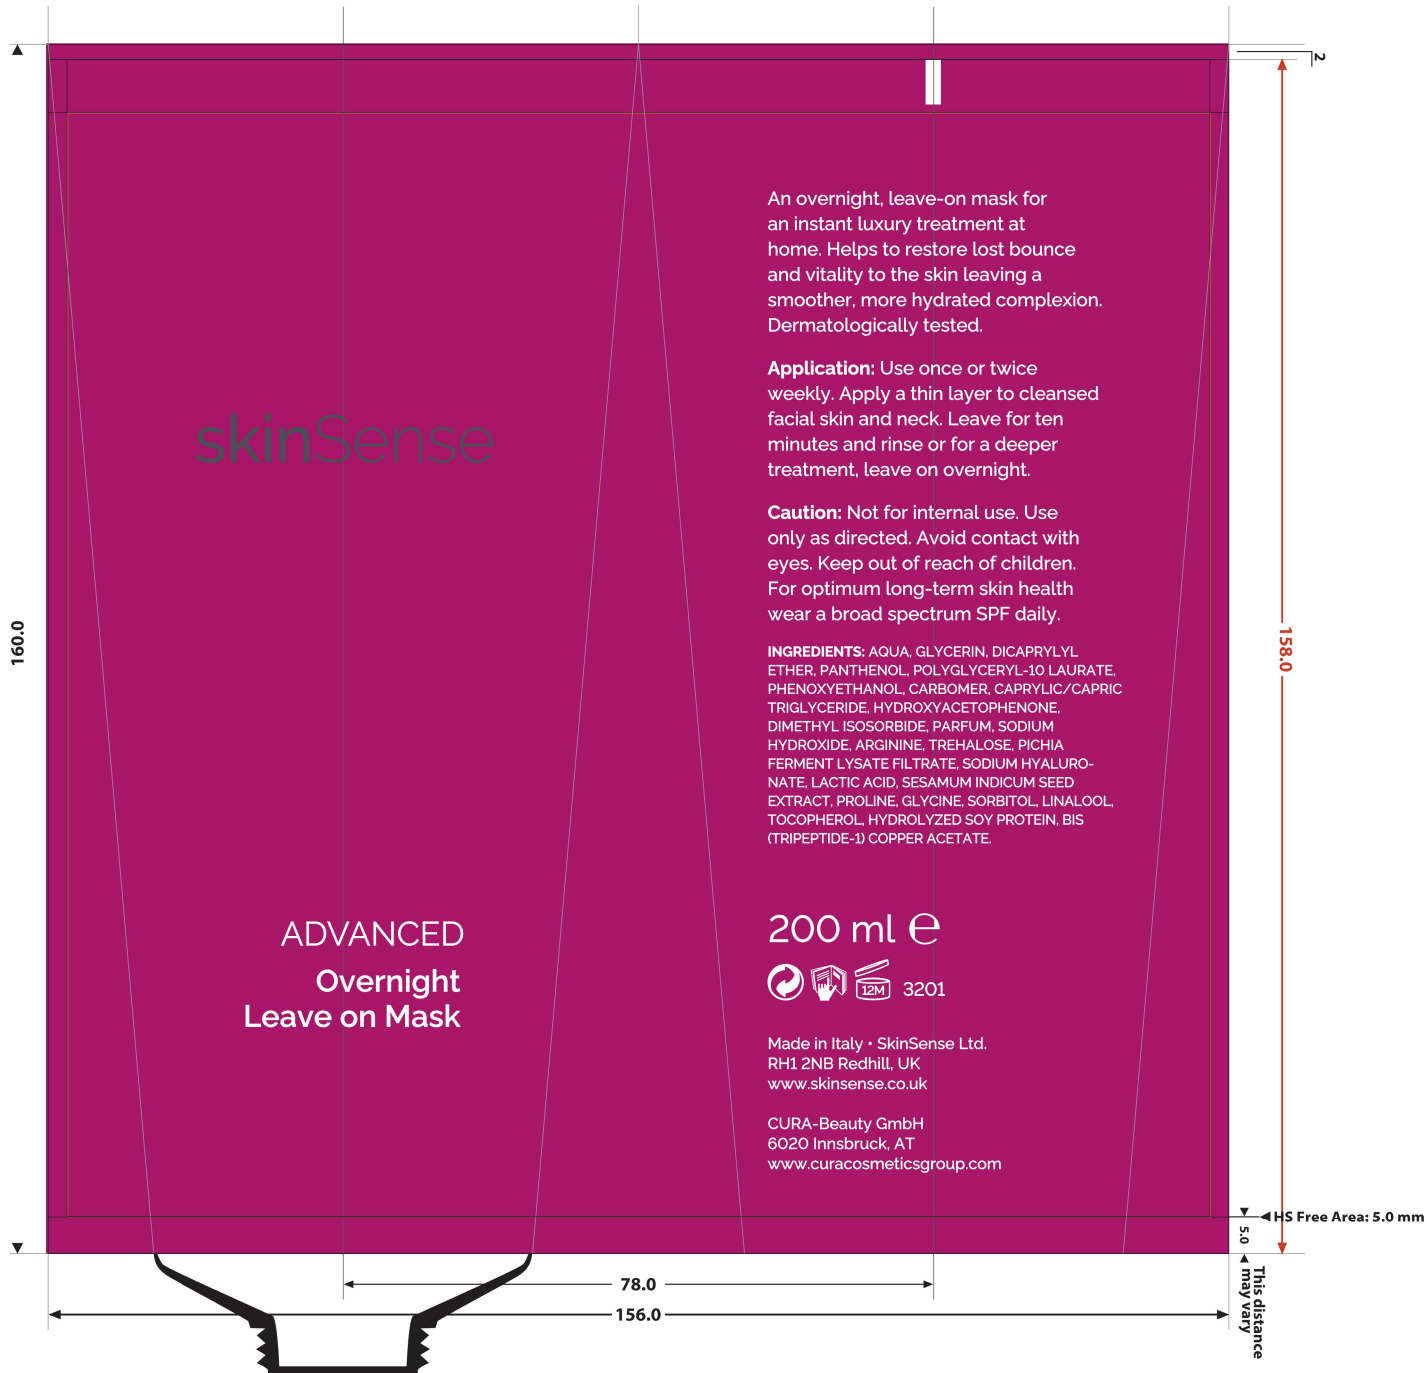

**Extruded / Plastic Tube**

|                        |             |                     |       |                        |           |
|------------------------|-------------|---------------------|-------|------------------------|-----------|
| Albéa Production Plant | SCHESLITZ   | Tube Diameter [Ø]   | 50.0  | Document Version       | V20240130 |
| Template Type          | PLASTIC     | Tube Length [mm]    | 160.0 | Albéa Standard Eyemark | W 2 x L 6 |
| Tube Shape             | CYLINDRICAL | Artwork Width [mm]  | 156.0 | Printing Process       |           |
| Full Print to Shoulder | YES         | Artwork Length [mm] | 160.0 | FLEXOGRAPHY            |           |