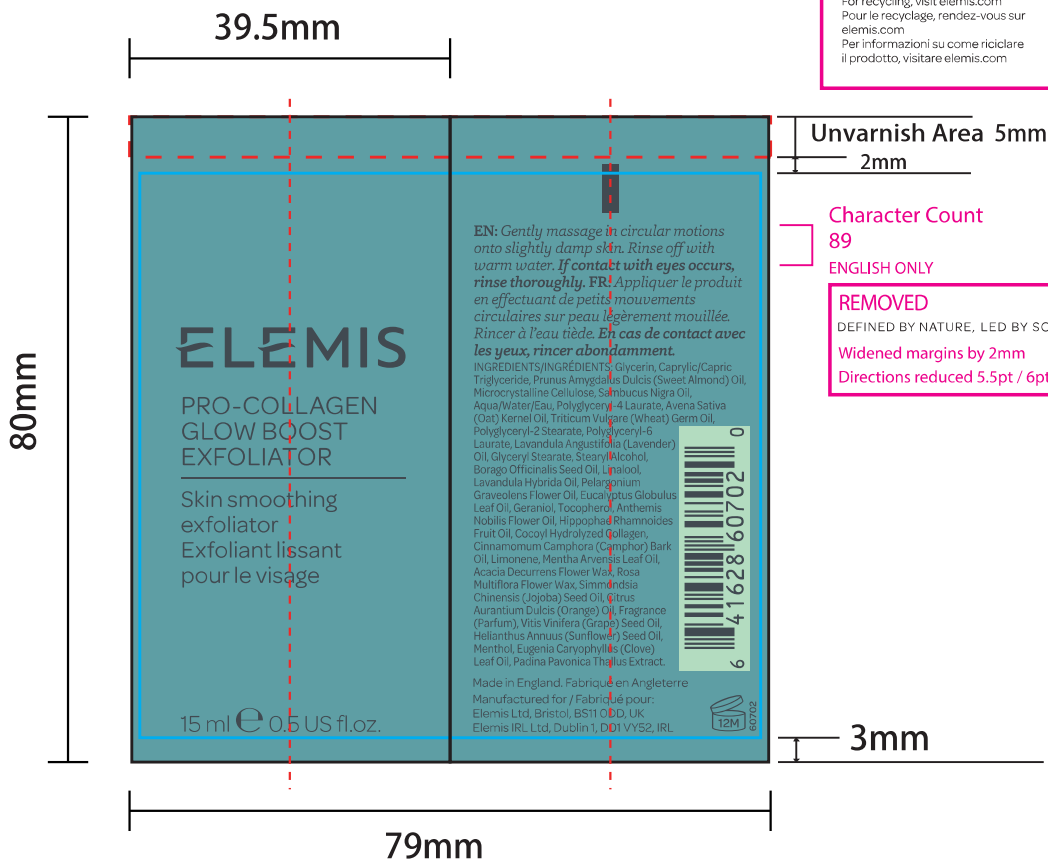

A - Unboxed  
 15ml G Tube  
 FOP 4  
 Weight Dec: 8.5pt  
 INCI: 4.5pt

Updated at e-proof stage, as supplier provided new cutter - MB 11.10.22

For recycling, visit [elemis.com](http://elemis.com)  
 Pour le recyclage, rendez-vous sur [elemis.com](http://elemis.com)  
 Per informazioni su come riciclare il prodotto, visitare [elemis.com](http://elemis.com)

Character Count  
 89  
 ENGLISH ONLY  
 REMOVED  
 DEFINED BY NATURE, LED BY SCIENCE  
 Widened margins by 2mm  
 Directions reduced 5.5pt / 6pt

Item	Date Created	Date Updated	Version
AA57112 G Pro-Collagen Glow Boost Exfoliator 15ml Tube	13.09.22	04.10.22	Version 2
Formulation reference: 12123-1.01 -70 GLOBAL Pantone 7540c    Pantone 10287C Material: 70% HDPE & 30% LDPE- Mono layer with 30% PCR Finish: Matt Varnish			V1: Clare V2: Monique V3: V4: V5: V6: V7: V8: V9: