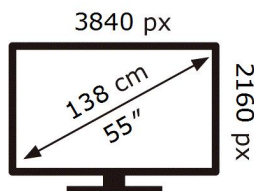

**ENERG**

**SAMSUNG**

QE55QN90AAT

**84** kWh/1000h

ABCDEF **G**

**165** kWh/1000h

2019/2013