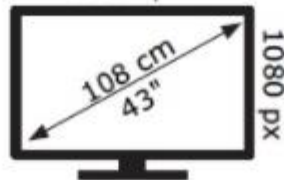

ENERG

TOSHIBA

43LA3B63DA

42 kWh/1000h

ABCD**E**FG

42 kWh/1000h

1920 px

2019/2013