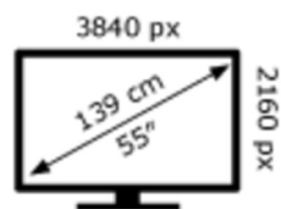

49 pollici

The image shows an energy label for a Panasonic TX-49JX940E television. At the top left is the European Union flag and the word "ENERGY" with a lightning bolt. To the right is a QR code. Below this, the brand "Panasonic" and model "TX-49JX940E" are listed. A vertical scale of energy efficiency classes from A (green) to G (red) is shown, with a black arrow pointing to class G. Below the scale, the energy consumption is listed as 76 kWh/1000h. Underneath, there is a section for HDR with a scale from A to G, where the TV is marked with a G and a consumption of 111 kWh/1000h. At the bottom, a diagram of the TV shows a screen with a diagonal of 123 cm (49 inches), a resolution of 3840 px by 2160 px, and a small stand icon. The date 2019/2013 is printed vertically on the right side.

**ENERGY**

Panasonic TX-49JX940E

A  
B  
C  
D  
E  
F  
G

**76** kWh/1000h

ABCDEF**G**

**HDR**

**111** kWh/1000h

3840 px  
123 cm  
49"  
2160 px

2019/2013

55 pollici

**ENERG**

Panasonic

TX-55JX940E

**88** kWh/1000h

ABCDEF**G**

**156** kWh/1000h

2019/2013

66 pollici

The image shows an energy label for a Panasonic TX-65JX940E television. At the top left is the European Union flag and the word "ENERGY" with a lightning bolt. To the right is a QR code. Below this, the brand "Panasonic" and model "TX-65JX940E" are listed. A vertical scale of energy efficiency classes from A (green) to G (red) is shown, with a black arrow pointing to class F. Below the scale, the energy consumption is listed as 96 kWh/1000h. Further down, a section for HDR is shown with a scale from A to G, a black arrow pointing to G, and a consumption of 183 kWh/1000h. At the bottom, a diagram of the TV shows a resolution of 3840 px by 2160 px, a diagonal size of 164 cm (65 inches), and a date of 2019/2013.