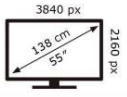

93 kWh/1000h

ABCDEF **G**
HDR
130 kWh/1000h

2019/2013