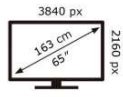

SAMSUNG UE55BU8070U

93 kWh/1000h

ABCDEF **G**
HDR
 130 kWh/1000h

2019/2013

SAMSUNG UE65BU8070U

124 kWh/1000h

ABCDEF **G**
HDR
 182 kWh/1000h

2019/2013