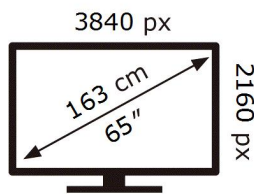

ENERG

SAMSUNG

QE65LS03BAU

124 kWh/1000h

ABCDEF **G**

HDR

261 kWh/1000h

2019/2013