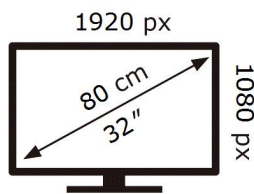

ENERG

SAMSUNG

QE32LS03BBU

33 kWh/1000h

ABCDEF **G**

HDR

50 kWh/1000h

2019/2013