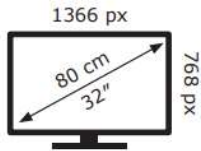

TCL

32S5200X1

**32** kWh/1000h

ABCDEF**G**  
**HDR**  
**42** kWh/1000h

2019/2013

TCL

40S5200X1

**45** kWh/1000h