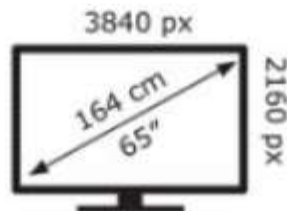

ENERG

Hisense

65E77HQ

110 kWh/1000h

ABCDEF**G**

170 kWh/1000h

2019/2013