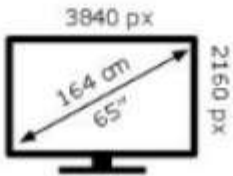

Hisense

65UE6KQ

100 kWh/1000h

ABCDEF**G**

225 kWh/1000h

2019/2013