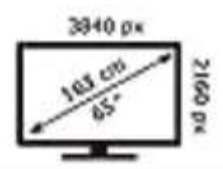

SAMSUNG

QE65S90CAT

95 kWh/1000h

ABCDEF**G**
HDR
143 kWh/1000h

SAMSUNG