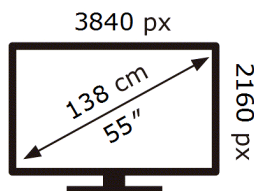

ENERGY

Samsung

QE55S85DAE

83 kWh/1000h

ABCDEF **G**

118 kWh/1000h

2019/2013