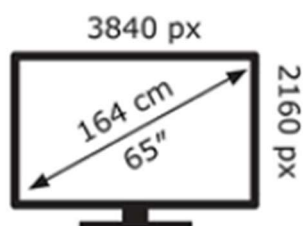

ENERG

Hisense

65A6K

98 kWh/1000h

ABCDEF**G**

140 kWh/1000h

2019/2013