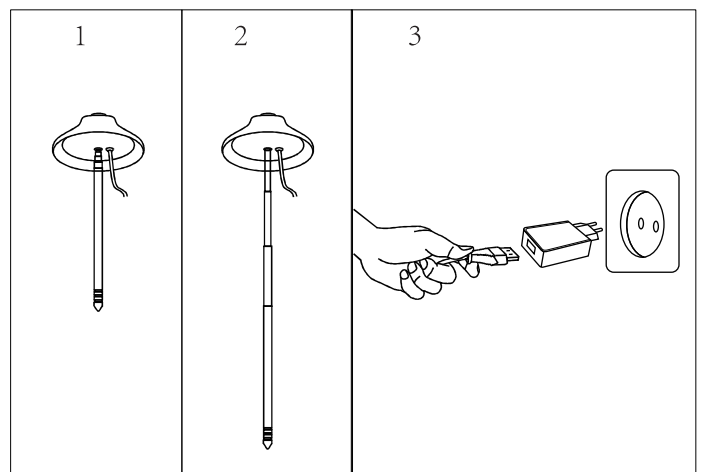

Assembly Guide