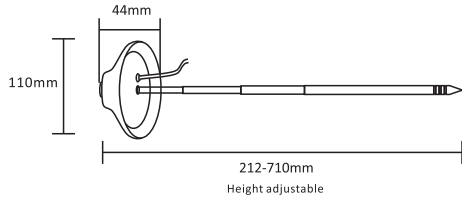

Parameter

Model No.	Power	Operating voltage	Beam angle	Output color	PPF
MG-TG-003	5W	220-240V AC	120	3500K	5 umol/s
CRI(Ra)	Life time	Operation temperature	IP Rate	Installed size	Net weight
80	25000h	-20C~40C	IP20	110X110X212mm	0.12kg