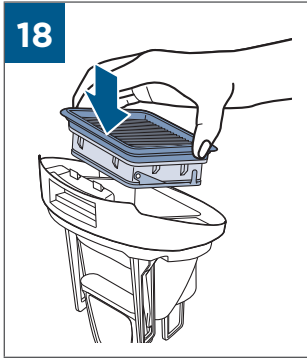

.....9

BATTERY STATUS	LIGHT STATUS
100% - 70%	
69% - 40%	
39% - 10%	
> 9% - 1%	
0%	

©2019 BISSELL, Inc.
All rights reserved. Printed in China
Part Number 162-1564 07/19 RevD
Visit our website at: www.BISSELL.com