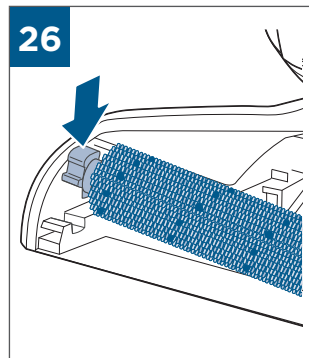

.....9

BATTERY STATUS	LIGHT STATUS
100% - 70%	
69% - 40%	
39% - 10%	
> 9% - 1%	
0%	

©2019 BISSELL, Inc.
All rights reserved. Printed in China
Part Number 162-1564 07/19 RevD
Visit our website at: www.BISSELL.com