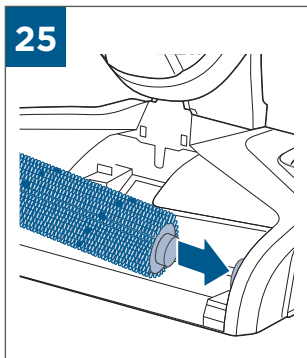

.....9

BATTERY STATUS	LIGHT STATUS
100% - 70%	
69% - 40%	
39% - 10%	
> 9% - 1%	
0%	

©2019 BISSELL, Inc.
All rights reserved. Printed in China
Part Number 162-1564 07/19 RevD
Visit our website at: www.BISSELL.com