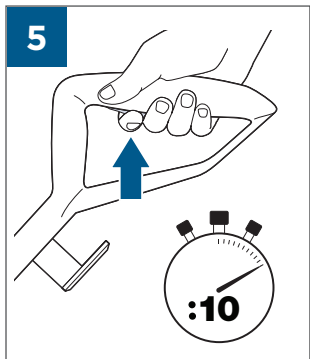

.....9

BATTERY STATUS	LIGHT STATUS
100% - 70%	
69% - 40%	
39% - 10%	
> 9% - 1%	
0%	

©2019 BISSELL, Inc.
All rights reserved. Printed in China
Part Number 162-1564 07/19 RevD
Visit our website at: www.BISSELL.com