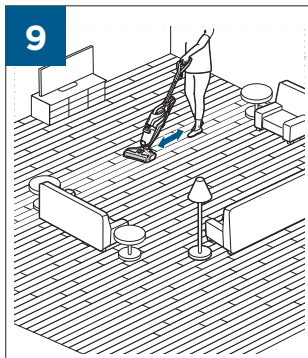

.....9

BATTERY STATUS	LIGHT STATUS
100% - 70%	
69% - 40%	
39% - 10%	
> 9% - 1%	
0%	

©2019 BISSELL, Inc.
All rights reserved. Printed in China
Part Number 162-1564 07/19 RevD
Visit our website at: www.BISSELL.com