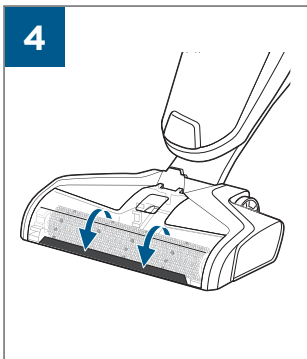

.....9

BATTERY STATUS	LIGHT STATUS
100% - 70%	
69% - 40%	
39% - 10%	
> 9% - 1%	
0%	

©2019 BISSELL, Inc.
All rights reserved. Printed in China
Part Number 162-1564 07/19 RevD
Visit our website at: www.BISSELL.com