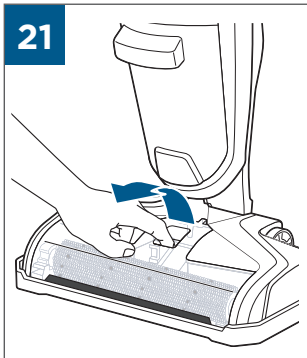

.....9

BATTERY STATUS	LIGHT STATUS
100% - 70%	
69% - 40%	
39% - 10%	
> 9% - 1%	
0%	

©2019 BISSELL, Inc.
All rights reserved. Printed in China
Part Number 162-1564 07/19 RevD
Visit our website at: www.BISSELL.com