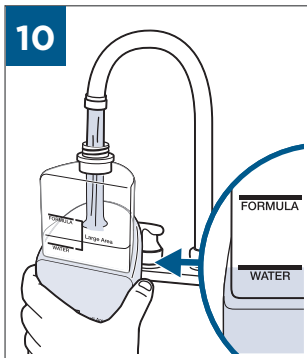

.....9

BATTERY STATUS	LIGHT STATUS
100% - 70%	
69% - 40%	
39% - 10%	
> 9% - 1%	
0%	

©2019 BISSELL, Inc.
All rights reserved. Printed in China
Part Number 162-1564 07/19 RevD
Visit our website at: www.BISSELL.com