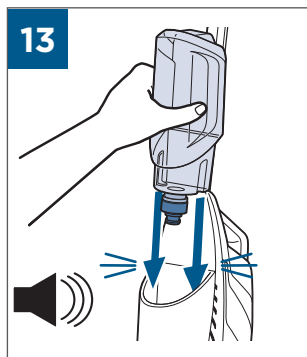

.....9

BATTERY STATUS	LIGHT STATUS
100% - 70%	
69% - 40%	
39% - 10%	
> 9% - 1%	
0%	

©2019 BISSELL, Inc.
All rights reserved. Printed in China
Part Number 162-1564 07/19 RevD
Visit our website at: www.BISSELL.com