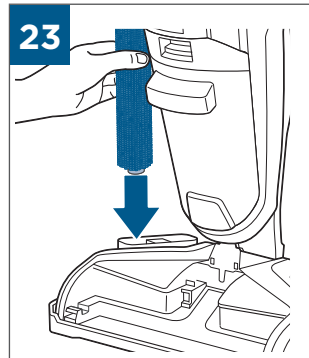

.....9

BATTERY STATUS	LIGHT STATUS
100% - 70%	
69% - 40%	
39% - 10%	
> 9% - 1%	
0%	

©2019 BISSELL, Inc.
All rights reserved. Printed in China
Part Number 162-1564 07/19 RevD
Visit our website at: www.BISSELL.com