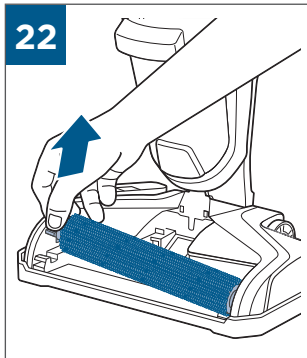

.....9

BATTERY STATUS	LIGHT STATUS
100% - 70%	
69% - 40%	
39% - 10%	
> 9% - 1%	
0%	

©2019 BISSELL, Inc.
All rights reserved. Printed in China
Part Number 162-1564 07/19 RevD
Visit our website at: www.BISSELL.com