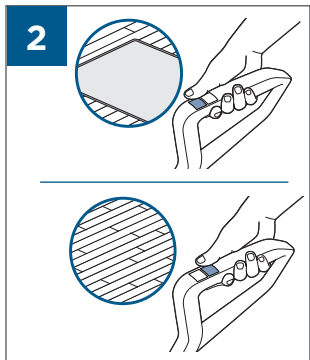

.....9

BATTERY STATUS	LIGHT STATUS
100% - 70%	
69% - 40%	
39% - 10%	
> 9% - 1%	
0%	

©2019 BISSELL, Inc.
All rights reserved. Printed in China
Part Number 162-1564 07/19 RevD
Visit our website at: www.BISSELL.com