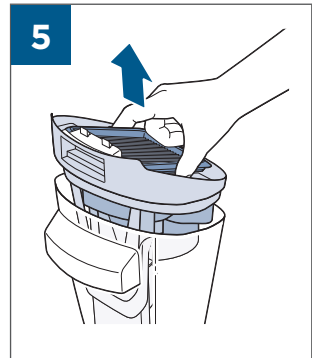

.....9

BATTERY STATUS	LIGHT STATUS
100% - 70%	
69% - 40%	
39% - 10%	
> 9% - 1%	
0%	

©2019 BISSELL, Inc.
All rights reserved. Printed in China
Part Number 162-1564 07/19 RevD
Visit our website at: www.BISSELL.com