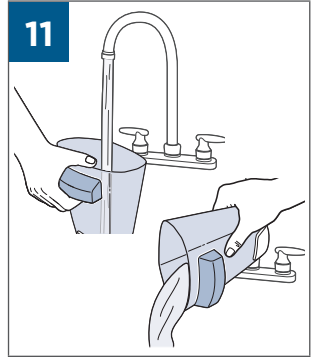

.....9

BATTERY STATUS	LIGHT STATUS
100% - 70%	
69% - 40%	
39% - 10%	
> 9% - 1%	
0%	

©2019 BISSELL, Inc.
All rights reserved. Printed in China
Part Number 162-1564 07/19 RevD
Visit our website at: www.BISSELL.com