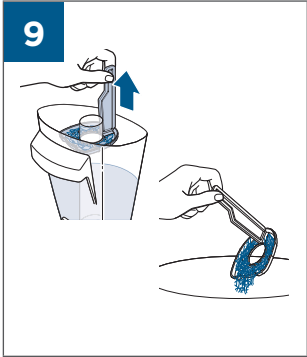

.....9

BATTERY STATUS	LIGHT STATUS
100% - 70%	
69% - 40%	
39% - 10%	
> 9% - 1%	
0%	

©2019 BISSELL, Inc.
All rights reserved. Printed in China
Part Number 162-1564 07/19 RevD
Visit our website at: www.BISSELL.com