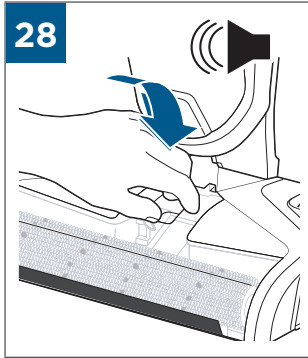

.....9

BATTERY STATUS	LIGHT STATUS
100% - 70%	
69% - 40%	
39% - 10%	
> 9% - 1%	
0%	

©2019 BISSELL, Inc.
All rights reserved. Printed in China
Part Number 162-1564 07/19 RevD
Visit our website at: www.BISSELL.com