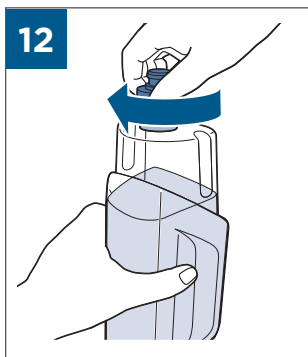

.....9

BATTERY STATUS	LIGHT STATUS
100% - 70%	
69% - 40%	
39% - 10%	
> 9% - 1%	
0%	

©2019 BISSELL, Inc.
All rights reserved. Printed in China
Part Number 162-1564 07/19 RevD
Visit our website at: www.BISSELL.com