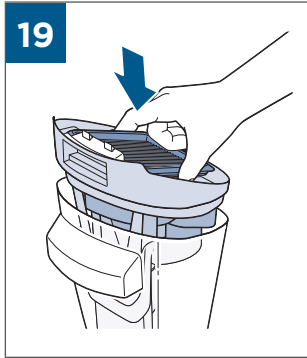

.....9

BATTERY STATUS	LIGHT STATUS
100% - 70%	
69% - 40%	
39% - 10%	
> 9% - 1%	
0%	

©2019 BISSELL, Inc.
All rights reserved. Printed in China
Part Number 162-1564 07/19 RevD
Visit our website at: www.BISSELL.com