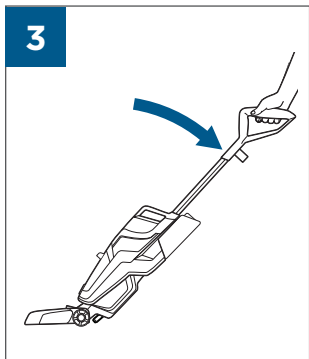

.....9

BATTERY STATUS	LIGHT STATUS
100% - 70%	
69% - 40%	
39% - 10%	
> 9% - 1%	
0%	

©2019 BISSELL, Inc.
All rights reserved. Printed in China
Part Number 162-1564 07/19 RevD
Visit our website at: www.BISSELL.com