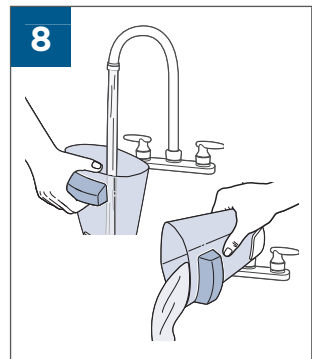

.....9

BATTERY STATUS	LIGHT STATUS
100% - 70%	
69% - 40%	
39% - 10%	
> 9% - 1%	
0%	

©2019 BISSELL, Inc.
All rights reserved. Printed in China
Part Number 162-1564 07/19 RevD
Visit our website at: www.BISSELL.com