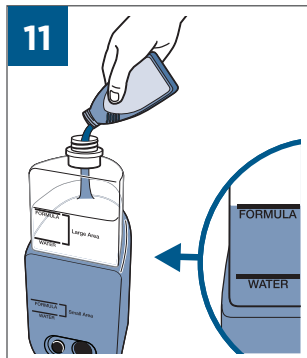

.....9

BATTERY STATUS	LIGHT STATUS
100% - 70%	
69% - 40%	
39% - 10%	
> 9% - 1%	
0%	

©2019 BISSELL, Inc.
All rights reserved. Printed in China
Part Number 162-1564 07/19 RevD
Visit our website at: www.BISSELL.com